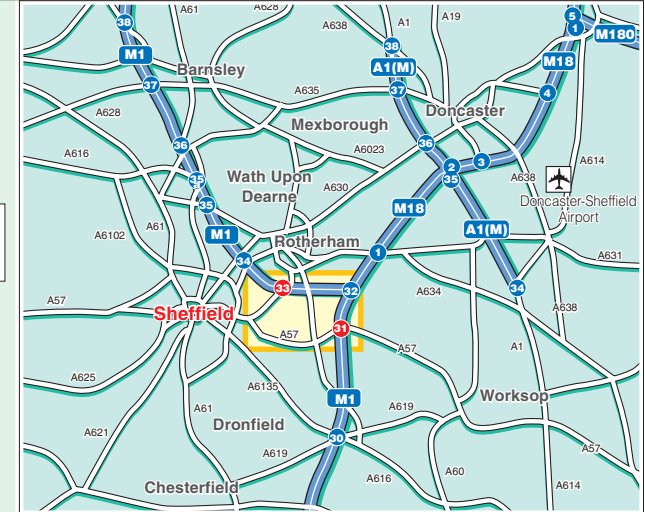

# LOMAS

**Lomas Engineering Limited**

11, Orgreave Place, Sheffield, S13 9LU  
 Tel: +44 (0) 114 288 9444 Fax: +44 (0) 114 288 9894  
 sales@lomas.co.uk www.lomas.co.uk

**Public Transport**

**By Rail, Sheffield Station.**  
 Approximately 15 minutes drive away.  
 Woodhouse Station.  
 Approximately 5 minute walk away.  
 For information on train operators and times phone National Rail Enquiries on 0845 7484950.

**By Air, Doncaster - Sheffield Airport.**  
 Approximately 20 minutes drive away.  
 East Midlands Airport.  
 Approximately 1 hours drive away.  
 Manchester Airport.  
 Approximately 1 hours drive away.