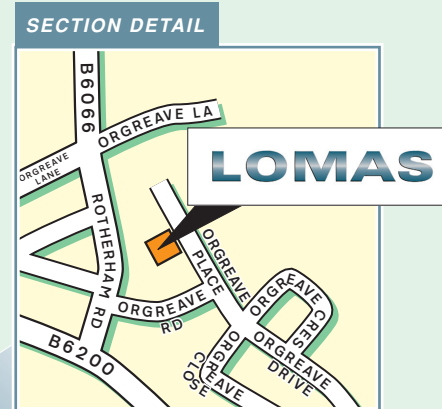

# LOMAS

**Lomas Engineering Limited**

11, Orgreave Place, Sheffield, S13 9LU  
 Tel: +44 (0) 114 288 9444 Fax: +44 (0) 114 288 9894  
 sales@lomas.co.uk www.lomas.co.uk

**Public Transport**

**By Rail, Sheffield Station.**  
 Approximately 15 minutes drive away.  
 Woodhouse Station.  
 Approximately 5 minute walk away.  
 For information on train operators and times phone National Rail Enquiries on 0845 7484950.

**By Air, Doncaster - Sheffield Airport.**  
 Approximately 20 minutes drive away.  
 East Midlands Airport.  
 Approximately 1 hours drive away.  
 Manchester Airport.  
 Approximately 1 hours drive away.