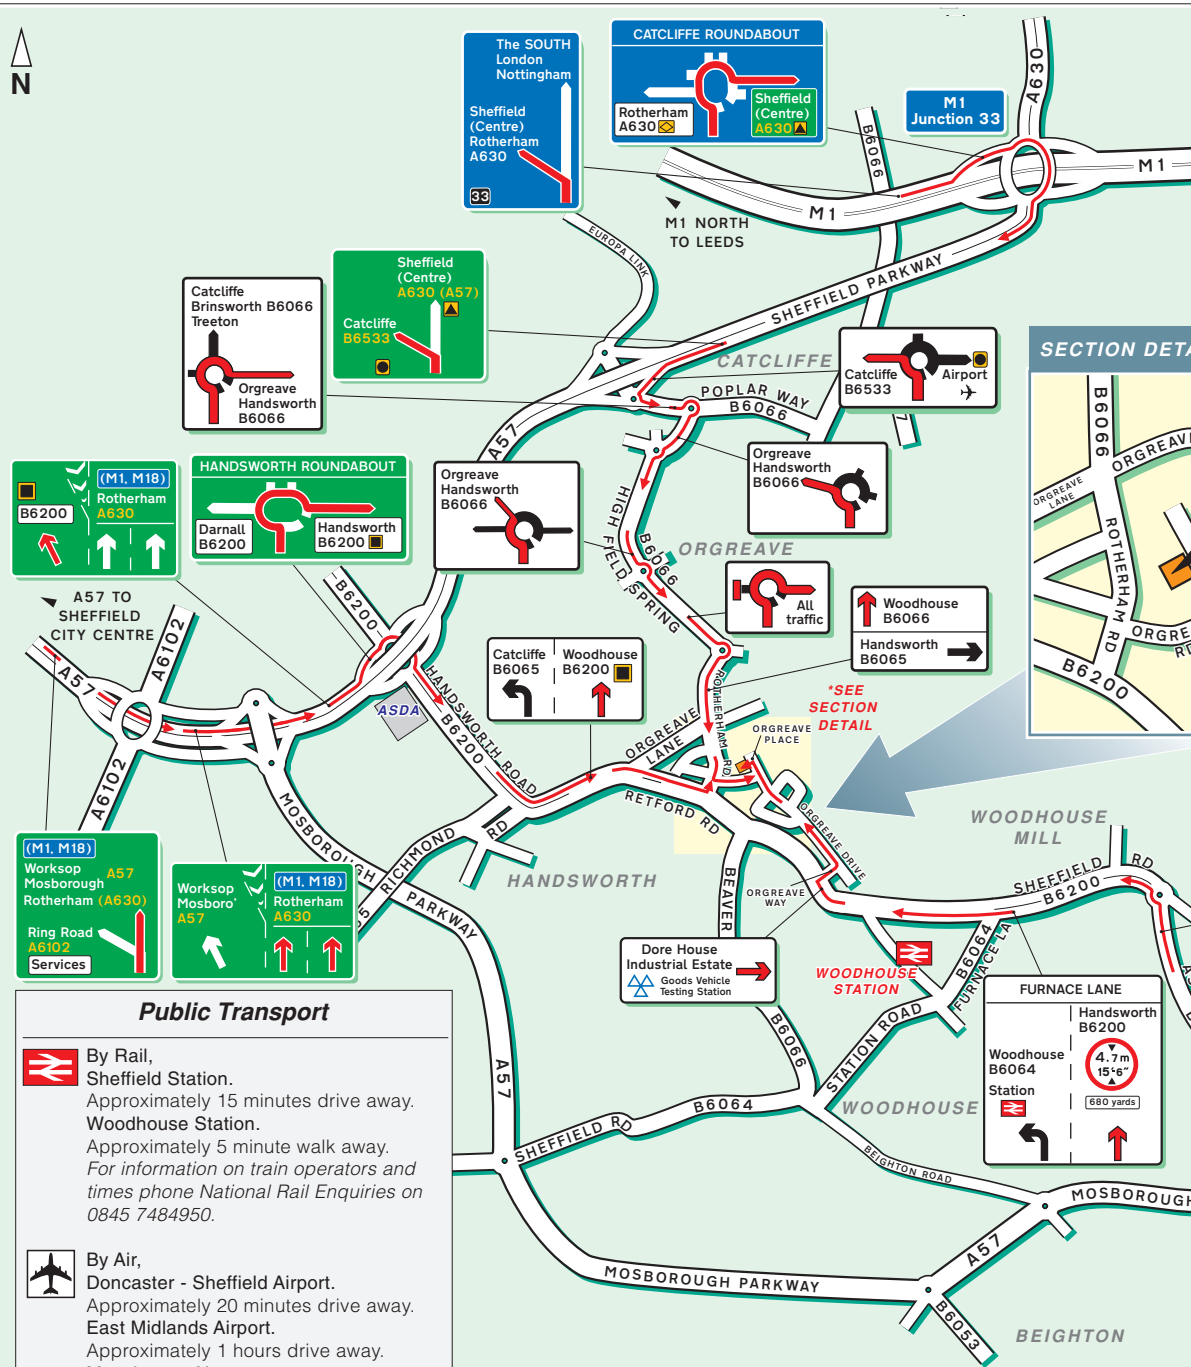

# LOMAS

**Lomas Engineering Limited**

11, Orgreave Place, Sheffield, S13 9LU  
 Tel: +44 (0) 114 288 9444 Fax: +44 (0) 114 288 9894  
 sales@lomas.co.uk www.lomas.co.uk

**Public Transport**

**By Rail, Sheffield Station.**  
 Approximately 15 minutes drive away.  
 Woodhouse Station.  
 Approximately 5 minute walk away.  
 For information on train operators and times phone National Rail Enquiries on 0845 7484950.

**By Air, Doncaster - Sheffield Airport.**  
 Approximately 20 minutes drive away.  
 East Midlands Airport.  
 Approximately 1 hours drive away.  
 Manchester Airport.  
 Approximately 1 hours drive away.